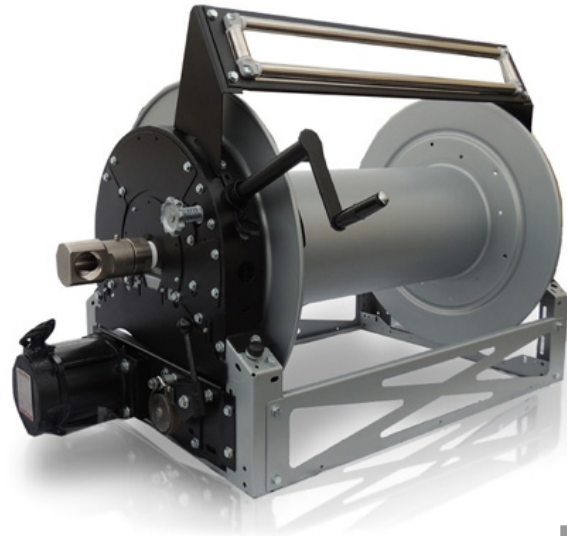

specialist reels for our OEM clients **1600 SERIES**

designed for you, using your ideas and our engineers

[Air & Water Reels](#)

[Dual Hydraulic Reels](#)

[EZ-Coil Reels](#)

[Fuel & Static Discharge](#)

[Hygienic Reels](#)